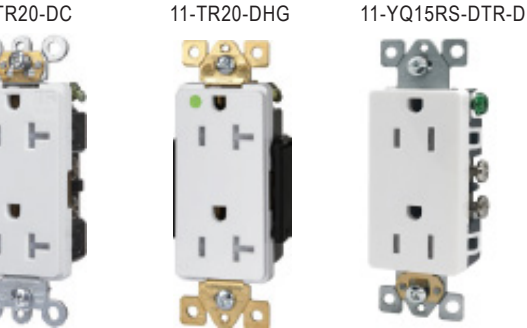

Dryer/Range Receptacles

USB Charger Receptacles

Standard Receptacles

Decorator Receptacles

Decorator Tamper Resistant Receptacles

MODELS	DESCRIPTION
11-DR30A-4S-W	Dryer/range, 120V or 250V - 30A, 3 pole 4 wire grounding, for use with copper or aluminum wire, nema 14-30R, white
11-DR50A-4S-W	Dryer/range, 120V or 250V - 50A, 3 pole 4 wire grounding, for use with copper or aluminum wire, nema 14-50R, white
11-DWUR-15D-1A1C-CC5.0-W	Duplex, tamper resistant, 125V 60Hz - 15A, type a & type C USB charger, output = 5V/5A, white
11-DWUR-20D-1A1C-CC5.0-W	Duplex, tamper resistant, 125V 60Hz - 20A, type a & type C USB charger, output = 5V/5A, white
11-YQ115R-W	Commercial grade, single, 125V - 15A, white
11-YQ120R-W	Commercial grade, single, 125V - 20A, white
11-YQ15R-S-S-D-W	Residential grade, duplex, 125V - 15A, self grounding, white
11-YQ20R-C-W	Commercial grade, duplex, 125V - 20A, self grounding, white
11-YQ15R-D-S-D-W	Residential grade, duplex, decorator, 125V - 15A, self grounding, white
11-YQ20R-DI-W	Industrial grade, duplex, decorator, 125V - 20A, self grounding, white
11-YQ15RS-STR-D-W	Residential grade, duplex, tamper resistant, 125V - 15A, self grounding, white
11-TR20-SHG-W	Hospital grade, duplex, tamper resistant, 125V - 20A, self grounding, white
11-TR20-SC-W	Commercial grade, duplex, tamper resistant, 125V - 20A, self grounding, white
11-TR20-DC-W	Commercial grade, duplex, tamper resistant, decorator, 125V - 20A, self grounding, white
11-TR20-DHG-W	Hospital grade, duplex, tamper resistant, decorator, 125V - 20A, self grounding, white
11-YQ15RS-DTR-D-W	Residential grade, duplex, tamper resistant, decorator, 125V - 15A, self grounding, white