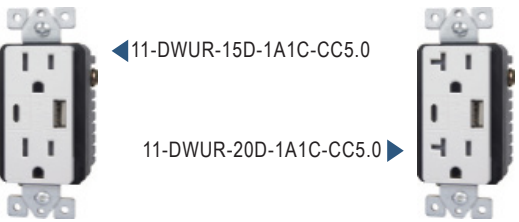

USB Charger Receptacles