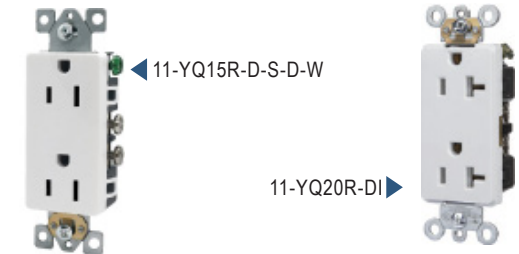

Dryer/Range Receptacles

USB Charger Receptacles

Standard Receptacles

Decorator Receptacles

Decorator Tamper Resistant Receptacles

MODELS	DESCRIPTION
11-DR30A-4S-W	Dryer/range, 120V or 250V - 30A, 3 pole 4 wire grounding, for use with copper or aluminum wire, nema 14-30R, white
11-DR50A-4S-W	Dryer/range, 120V or 250V - 50A, 3 pole 4 wire grounding, for use with copper or aluminum wire, nema 14-50R, white
11-DWUR-15D-1A1C-CC5.0-W	Duplex, tamper resistant, 125V 60Hz - 15A, type a & type C USB charger, output = 5V/5A, white
11-DWUR-20D-1A1C-CC5.0-W	Duplex, tamper resistant, 125V 60Hz - 20A, type a & type C USB charger, output = 5V/5A, white
11-YQ115R-W	Commercial grade, single, 125V - 15A, white
11-YQ120R-W	Commercial grade, single, 125V - 20A, white
11-YQ15R-S-S-D-W	Residential grade, duplex, 125V - 15A, self grounding, white
11-YQ20R-C-W	Commercial grade, duplex, 125V - 20A, self grounding, white
11-YQ15R-D-S-D-W	Residential grade, duplex, decorator, 125V - 15A, self grounding, white
11-YQ20R-DI-W	Industrial grade, duplex, decorator, 125V - 20A, self grounding, white
11-YQ15RS-STR-D-W	Residential grade, duplex, tamper resistant, 125V - 15A, self grounding, white
11-TR20-SHG-W	Hospital grade, duplex, tamper resistant, 125V - 20A, self grounding, white
11-TR20-SC-W	Commercial grade, duplex, tamper resistant, 125V - 20A, self grounding, white
11-TR20-DC-W	Commercial grade, duplex, tamper resistant, decorator, 125V - 20A, self grounding, white
11-TR20-DHG-W	Hospital grade, duplex, tamper resistant, decorator, 125V - 20A, self grounding, white
11-YQ15RS-DTR-D-W	Residential grade, duplex, tamper resistant, decorator, 125V - 15A, self grounding, white