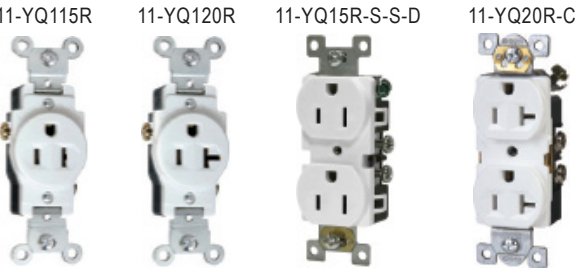

Standard Receptacles