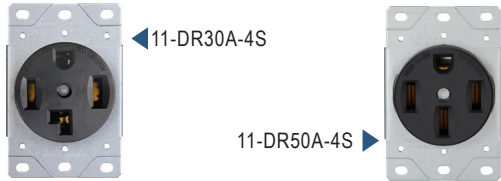

PROJECT
TYPE
CATALOG #

11-RECEPTACLES

SELF TESTED RECEPTACLES

FEATURES

- Terminals allow for easy wiring options, back and side wire capable.
- External back wire clamps provide visual indication of proper wire seating.
- Self-Test feature ensures continuous protection.
- Withstands high torque and resists wire pullout.
- Accepted terminal wire size of 12 gauge to 14 gauge.
- Operating temperature of -40°C to 75°C.

Dryer/Range Receptacles