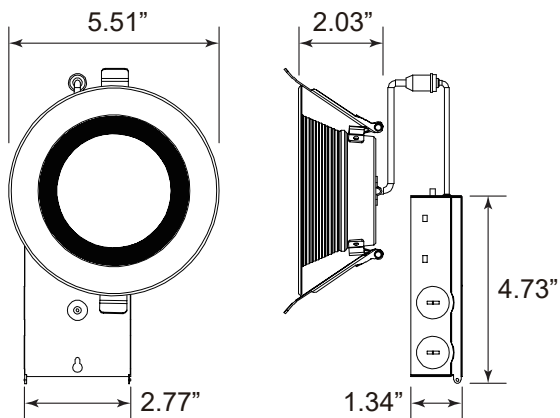

MOUNTING

- Recessed in ceiling.
- Suitable for most new constructions.
- Install J-box in ceiling beam, and insert light right into drywall opening.

CODE COMPLIANCE

- cETLus listed for wet locations.
- Energy Star certified.
- Complies with FCC part 15, class B.
- Complies with Title 24.

WARRANTY

- 5-year warranty on all electronics and housing.

*Default 4000K color temperature and highest lumen output.

**L70 hours are IES TM-21-11 calculated hours.

Model	Size (inches) & Weight (lbs)				Junction Box Size (inch)
	L (in)	W (in)	H (in)	Weight	
06-IMODCR4-8L-KFS	5.51	5.51	2.03	0.77	4.73X2.77X1.34
06-IMODCR6-12L-KFS	7.37	7.37	2.03	0.77	4.73X2.77X1.34

PRODUCT PARAMETERS

SERIES	NOMINAL LUMEN OUTPUT	KELVIN (SELECTABLE)	
06-IMODCR4	8L = 800 lm	KFS	2700/ 3000/ 3500/ 4000/ 5000K
06-IMODCR6	12L = 1200 lm		

PROJECT
TYPE
CATALOG #

06-IMODCR SERIES

CANLESS RECESSED DOWNLIGHT KELVIN FIELD SELECTABLE

DIMENSIONAL DRAWINGS

06-IMODCR4-8L-5CCT

06-IMODCR6-12L-5CCT