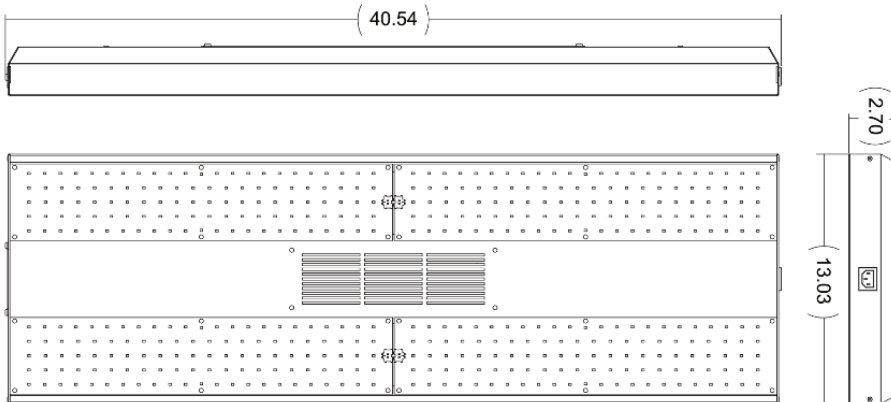

20-CTV-185

LED 200W
GROW LIGHT - VEG

PROJECT
TYPE
CATALOG #

FEATURES

- Industry leading performance
- Standard 1X4 footprint
- Patented spectrum
- Natural white light
- Suitable for CEA use with all crops
- Controls compatible, 0%-100%
- Ideally suited for veg applications
- Architectural white powder coated aluminum housing
- Made in the USA
- Easy installation and operation
- Ships with a 10' cord, NEMA 6-15P plug, and 5-15P adaptor

WARRANTY & LISTINGS

- cULus listed for horticultural damp locations not exceeding a maximum ambient temperature of 40°C.
- 5 year warranty of all electronics and housing.

DIMENSIONS

PRODUCT PARAMETER

MODEL	WATTAGE	SPECTRUM		VOLTAGE		OPTIONS	
20-CTV	185	U	Universal	ST HV	120-277V 180-528V	10U	10' cord & plug

PROJECT
TYPE
CATALOG #

20-CTV-185 200W GROW LIGHT - VEG

SPECIFICATIONS

Light Source	LED
Spectra	Patented
Efficacy	2.3 $\mu\text{mol}/\text{J}$
PPF	384 μmol
Input Power	200W MAX (180 TYP)
Input Voltage / Current	120 @1.42A 240 @0.71A 277 @0.62A
L/W/H Weight	40.5 / 13 / 3 / 9lbs
Mounting Height	>12 Inches
Operating Temperature	-40°C - 40°C (-40°F - 104°F)
Thermal Management	Passive convection
Dimming	0-10V / PWM / MANUAL PRESET
Lifetime per TM21 Q70 / Q90	72K hrs / 45K hrs