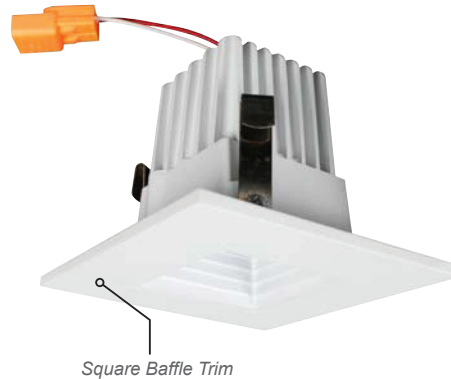

PROJECT
TYPE
CATALOG #

2" LED RECESSED CANS

APPLICATIONS

Energy efficient recessed LED square can and module produces 600 lumens of light with just 9 watts of power, saving 75% compared to incandescent sources. Dimmable with most standard incandescent and low voltage dimmers.

MOUNTING

- Integral T-bar installation slots on new construction models.
- Two clips provided to secure can to housing on remodel cans.
- Bar hangers on new construction models are adjustable from 13 5/8" to 25" and can be repositioned 90° on plaster frame.
- Pre-installed real nail on new model easily installs in regular and engineered lumber.

**CONTRACTOR
LIGHTING & SUPPLY**

WWW.CONTRACTORLIGHTING.COM

PROJECT
TYPE
CATALOG #

2" LED RECESSED TRIMS

06-2T-LED-SBW-3K

Trim: Square baffle
Finish: White
8.88 watt • 620 Lumens

Square Baffle Trim

06-2T-LED-SGRW-3K

Trim: Adjustable Square Gimbal
Finish: White
8.64 watt • 636 Lumens

Adjustable Trim

06-2T-LED-BW-3K

Trim: Baffle
Finish: White
8.64 watt • 694 Lumens

Baffle Trim