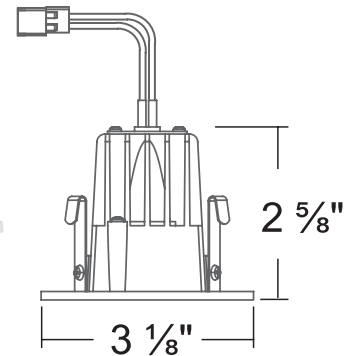

MOUNTING

- Integral T-bar installation slots on new construction models.
- Two clips provided to secure can to housing on remodel cans.
- Bar hangers on new construction models are adjustable from 13 5/8" to 25" and can be repositioned 90° on plaster frame.
- Pre-installed real nail on new model easily installs in regular and engineered lumber.

**CONTRACTOR
LIGHTING & SUPPLY**

WWW.CONTRACTORLIGHTING.COM

PROJECT
TYPE
CATALOG #

2" LED RECESSED TRIMS

06-2T-LED-SBW-3K

Trim: Square baffle
Finish: White
8.88 watt • 620 Lumens

Square Baffle Trim

06-2T-LED-SGRW-3K