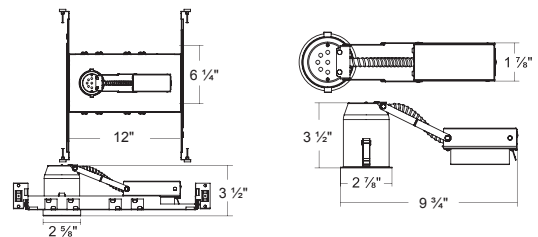

DIMENSIONS

PRODUCT PARAMETER

MODEL	DESCRIPTION	CRI
06-2C-LEDN-AT-N	2" Non-IC LED new construction can with driver	≥90
06-2C-LEDNIC-AT-N	2" IC AT LED new construction can with driver	≥90
06-2C-LEDR	2" Non-IC LED remodel can with driver	≥90