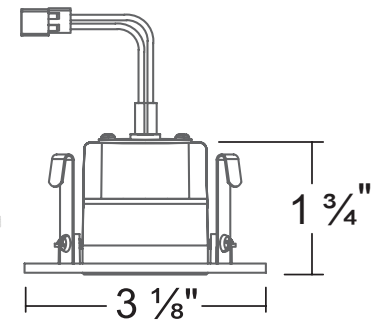

Adjustable Trim